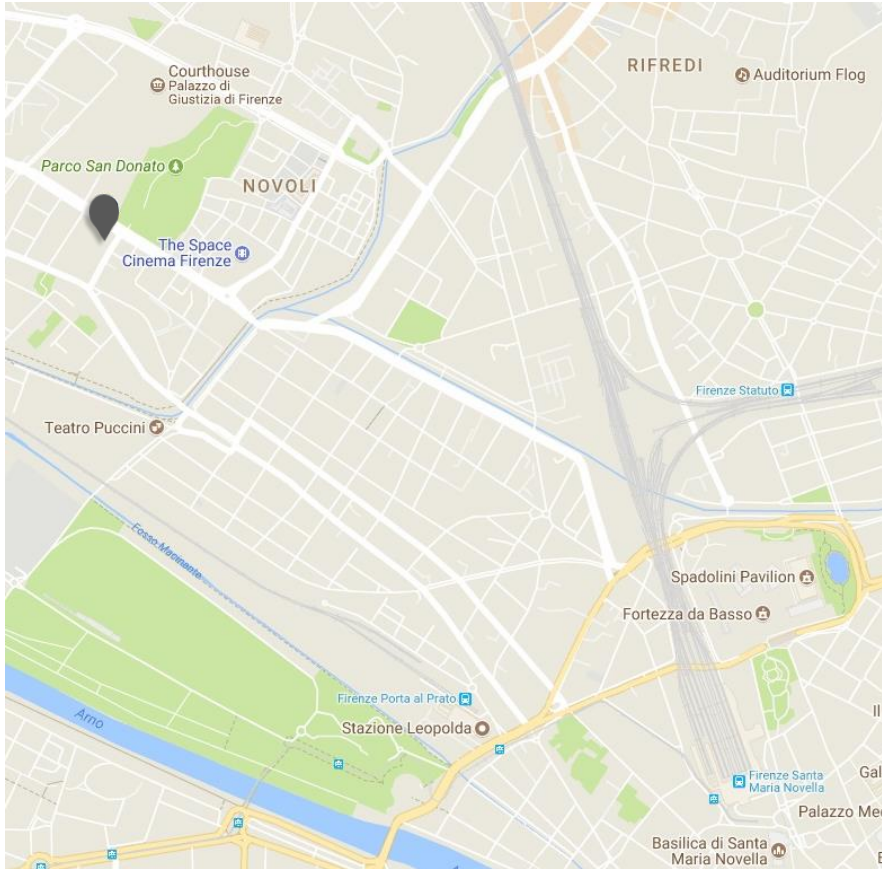

# Tuscany

FIRENZE

## Location

In the modern business area in the North of Florence, a few minutes from the city centre, just 3 km from the highway and the airport